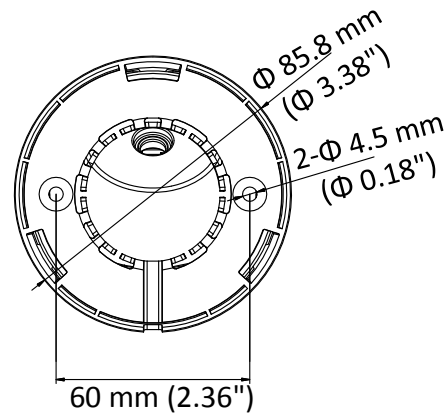

DS-2CE56D0T-I2FB 2 MP Balun Camera

Key Feature

- 2 MP, 1920 × 1080 resolution
- 2.8 mm, 3.6 mm, 6 mm fixed focal lens
- Smart IR, up to 20 m IR distance
- Twisted-pair cable transmission, BNC transmission
- 4 in 1 video output (switchable TVI/AHD/CVI/CVBS)
- IP66

Specification

Camera	
Image Sensor	2 MP CMOS
Signal System	PAL/NTSC
Frame Rate	PAL: 1080p@25fps NTSC: 1080p@30fps
Resolution	1920 (H) × 1080 (V)
Min. Illumination	0.01 Lux @ (F1.2, AGC ON), 0 Lux with IR
Shutter Time	PAL: 1/25 s to 1/50, 000 s NTSC: 1/30 s to 1/50, 000 s
Lens	2.8 mm, 3.6 mm, 6 mm fixed lens
Horizontal Field of View	106.4° (2.8 mm), 79.6° (3.6 mm), 51.9° (6 mm)
Lens Mount	M12
Day & Night	ICR
WDR	Digital WDR
Angle Adjustment	Pan: 0° to 360°, Tilt: 0° to 75°, Rotate: 0° to 360°
Menu	
Image Mode	STD/HIGH-SAT
AGC	Yes
Day/Night Mode	Auto/Color/BW (Black and White)
White Balance	Auto/Manual
AE (Auto Exposure) Mode	DWDR/BLC/HLC/Global
Noise Reduction	2D DNR
Language	English
Function	Brightness, Sharpness, Mirror, Smart IR
Interface	
Video Output	Switchable TVI/AHD/CVI/CVBS
General	
Operating Conditions	-40 °C to 60 °C (-40 °F to 140 °F), humidity: 90% or less (non-condensing)
Power Supply	12 VDC ± 25%
Power Consumption	Max. 2.5 W
Protection Level	IP66
Material	Enclosure: Plastic Main body: Metal
IR Range	Up to 20 m
Communication	HIKVISION-C
Dimensions	Φ 85.8 mm × 69.7 mm (Φ 3.38" × 2.84")
Weight	Approx. 183 g (0.40 lb.)

Order Model

DS-2CE56D0T-I2FB

Dimension

Accessory

Distributed by

DS-1272ZJ-110-TRS
Wall Mount

DS-1275ZJ-SUS
Vertical Pole Mount

DS-1276ZJ-SUS
Corner Mount