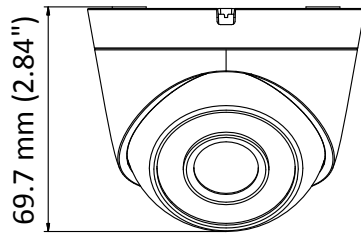

Order Model

DS-2CE56D0T-I2FB

Dimension