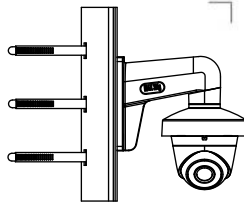

Order Model

DS-2CE56D0T-I2FB

Dimension

Accessory

Distributed by

DS-1272ZJ-110-TRS
Wall Mount

DS-1275ZJ-SUS
Vertical Pole Mount

DS-1276ZJ-SUS
Corner Mount